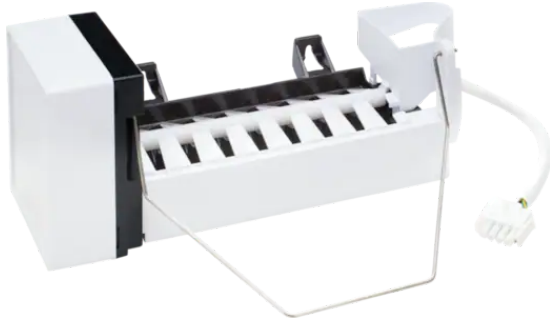

IMK0028A

Frigidaire French Door
Bottom Mount Ice Maker
Kit, Standard-Depth

AVAILABLE
COLORS

IMK0028A

Frigidaire French Door Bottom Mount Ice Maker Kit, Standard-Depth

FRIGIDAIRE

General Specifications

Product Weight	6.41 lbs
Power Type	
Installation Type	
Collection	Frigidaire